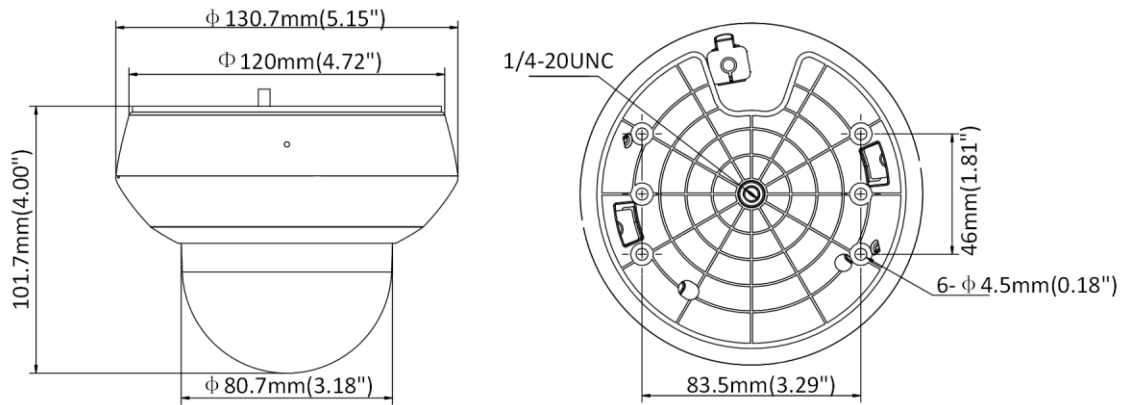

demands. Typical application scenarios include coastal areas about 2 kilometers (1.24 miles) away from coastlines, as well as areas affected by acid rain.
No specific protection	Hikvision products at this level are equipped for use in areas where no specific anti-corrosion protection is needed.

Dimensions

Accessory

Optional

LAS60-57CN-RJ45
Hi-PoE Midspan